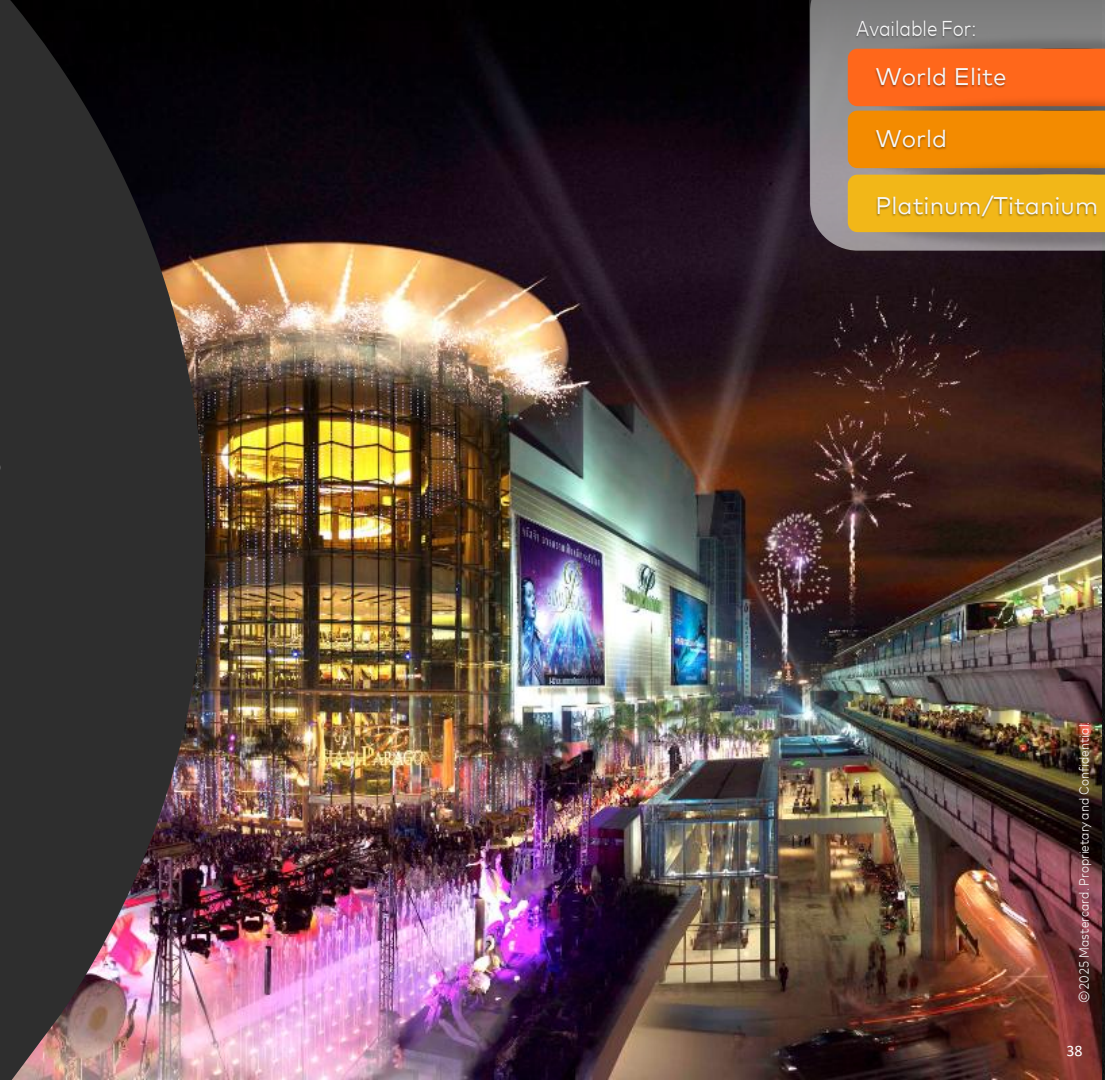

Siam Paragon Shopping Center is a world-class shopping and lifestyle phenomenon, welcoming over 300 leading international luxury labels and cutting-edge local names to its 500,000 square metres of retail, entertainment and dining destinations in the heart of Bangkok. Siam Paragon is the epicenter of relevancy for the modern lifestyle, offering the unique ability to bring together the worlds of Bangkok and beyond in an all-encompassing entertainment and shopping experience. It is the Pride of the Kingdom.

For more details please visit [\[MMC\]](#) [\[Priceless Specials\]](#)

*Terms and conditions apply.

Available For:

World Elite

World

Platinum/Titanium

Siam Premium Outlets Bangkok

Receive complimentary Passport Holder Bag or VIP Lounge Access with minimum Spend