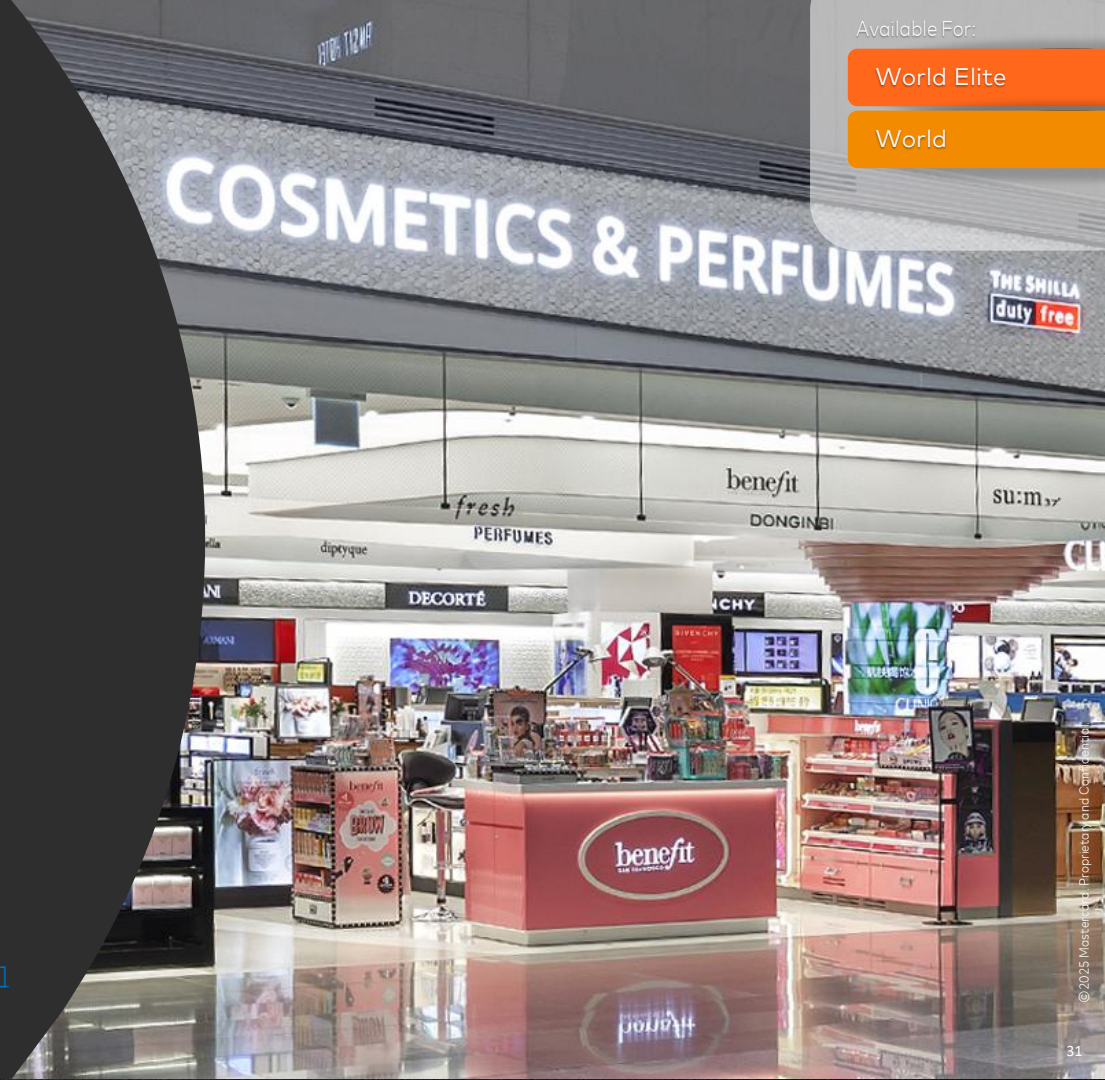

For more details please visit [\[MMC\]](#) [\[Priceless Specials\]](#)

*Terms and conditions apply.

Available For:

World Elite

World

The Shilla Duty Free

Spend and get discount off

Asia's most renowned airport duty free cosmetics and perfumes retailer, The Shilla Duty Free offers travelers a very special and pleasant shopping experience. Discover luxury fashion and beauty brands in stores that line up seamlessly along your path of travel.

World Elite

World

Club Med

Enjoy USD88[^] off with minimum spend of USD2,500 per booking

Founded in 1950, Club Med pioneered all-inclusive holiday clubs and introduced activities for children with the Mini Club in 1967. Known for its innovative spirit, Club Med offers upscale, all-inclusive packages with a French touch for families and active individuals. Present in 40 countries with 68 Premium and Exclusive Collection Resorts, Club Med provides exceptional vacation experiences. Employing nearly 28,000 Great Organizers (G.Os) and Great Employees (G.Es) from 110 nationalities, Club Med ensures a diverse and enriching environment for its guests, making it the world's leading provider of luxury all-inclusive holidays.