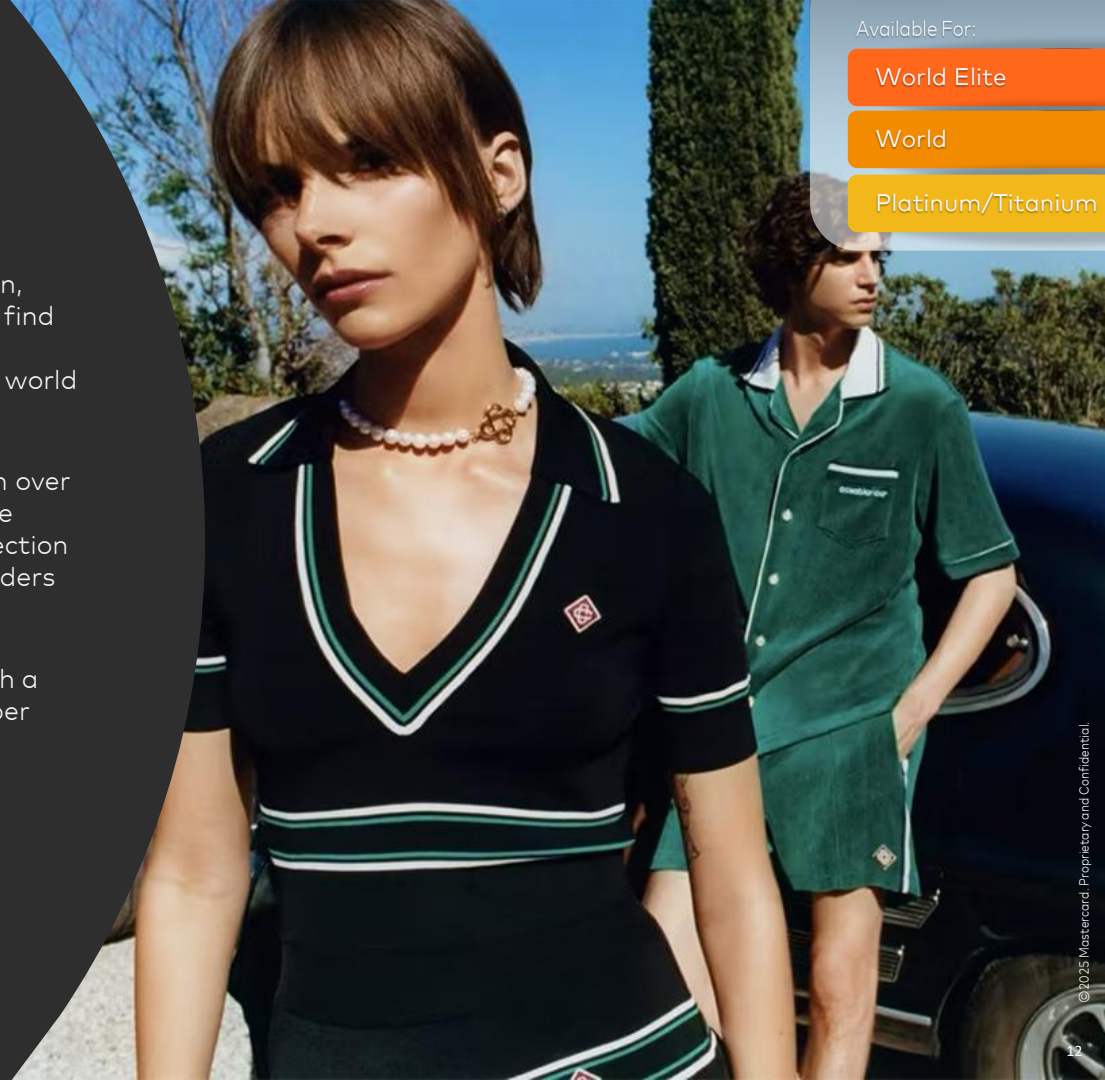

FARFETCH

Enjoy 10% off full priced items

FARFETCH is the leading global platform for luxury fashion, opening doors to a world of fashion – the pieces you can't find anywhere else, the most comprehensive edits from your favourite designers and the items you'd have to travel the world to source.

Every day, FARFETCH edits 500 of the newest pieces from over 750 boutiques and brand partners, delivering a truly unique shopping experience and access to the most extensive selection of luxury fashion on a single platform. Mastercard cardholders enjoy:

- Mastercard cardholders enjoy 10% full priced items with a minimum spend of US$300, capped at 2 redemptions per calendar quarter.

For more details please visit [[MMC]](#) [[Priceless Specials]](#)

*Terms and conditions apply.

Available For:

World Elite

World

Platinum/Titanium