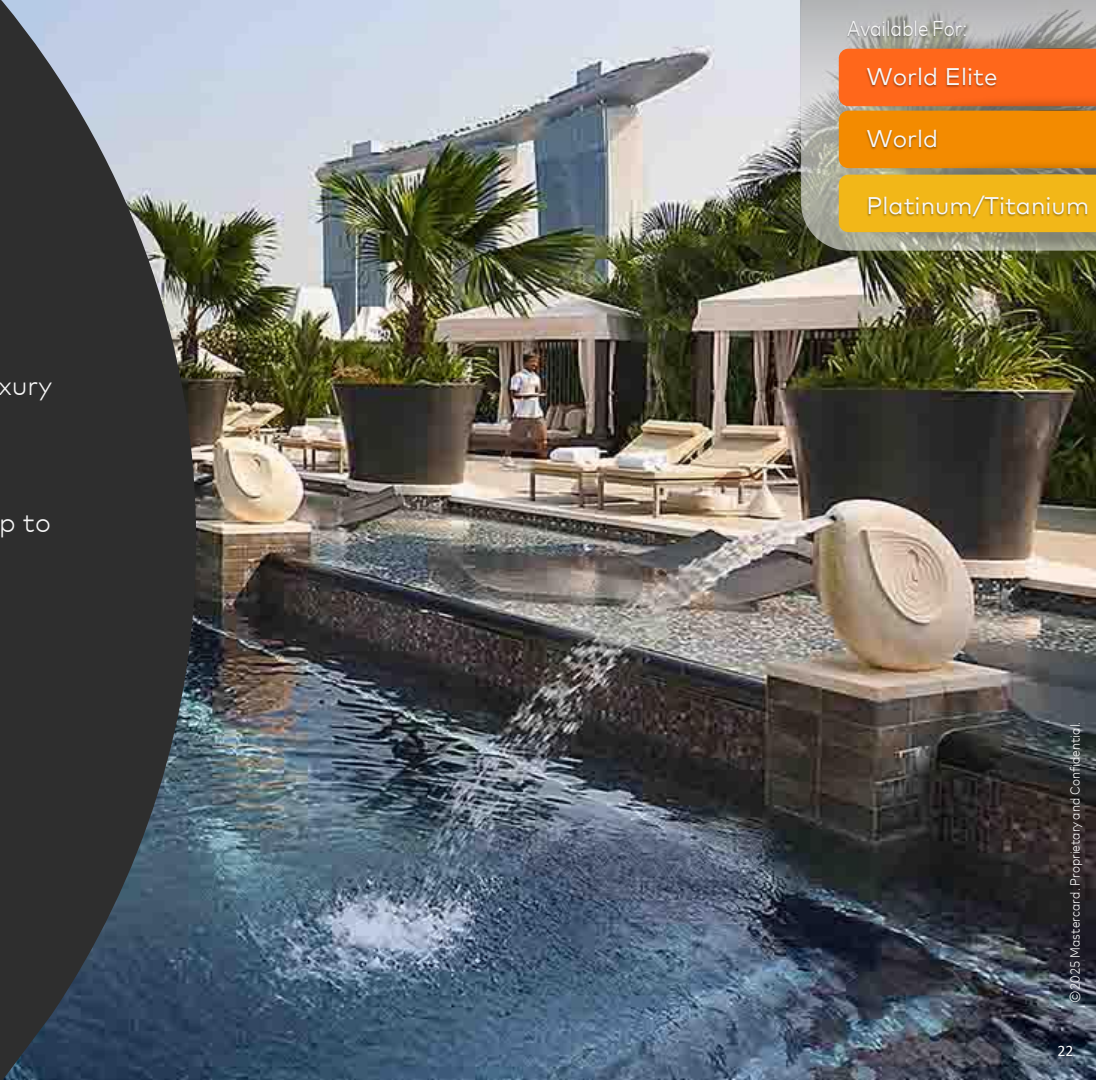

MASTERCARD TRAVEL & LIFESTYLE SERVICES

Luxury Hotels and Resorts

Where luxury accommodation meets outstanding privileges.

At over 3,800+ selection of hotels and resorts, you'll enjoy luxury benefits and amenities including:

- Complimentary breakfast for two daily
- Special Welcome amenities (varies by property) valued up to $100 (USD)
- Room upgrade at time of arrival, subject to availability
- Early check-in upon arrival, subject to availability
- 3pm late check-out, subject to availability

For more details please visit [[MMC]](#) [[Priceless Specials]](#)

**Terms and conditions apply.

Available For:

World Elite

World

Platinum/Titanium