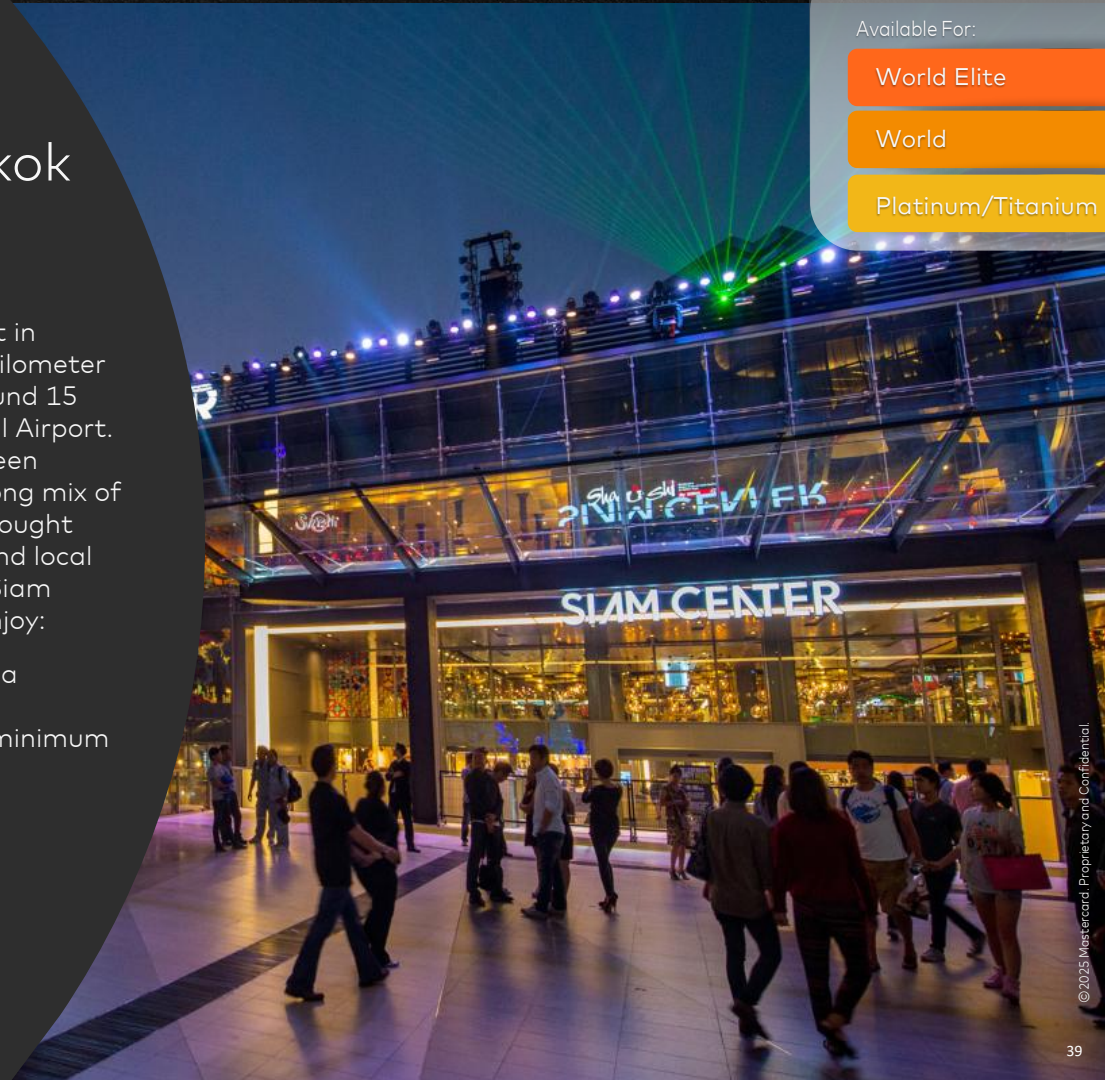

Siam Premium Outlets Bangkok

Receive complimentary Passport Holder Bag or VIP Lounge Access with minimum Spend

Siam Premium Outlets Bangkok is the first premium outlet in Thailand, located on the eastern outskirts of Bangkok at Kilometer Marker 23 of the Bangkok- Pattaya Motorway and at around 15 minutes' drive from Bangkok's Suvarnabhumi International Airport. The development emphasizes outdoor settings, nature, green surrounding and water. The outlet center is home to a strong mix of several luxury fashion brands including some of the most sought after luxury and designer brands alongside international and local brands with the everyday savings of 30-70% available at Siam Premium Outlets Bangkok. Mastercard cardholders can enjoy:

- A complimentary Passport Holder Bag when you spend a minimum of THB 10,000 or
- A 1-day pass for VIP Lounge Access when you spend a minimum of THB 20,000

For more details please visit [[MMC]](#) [[Priceless Specials]](#)

*Terms and conditions apply.

Available For:

World Elite

World

Platinum/Titanium