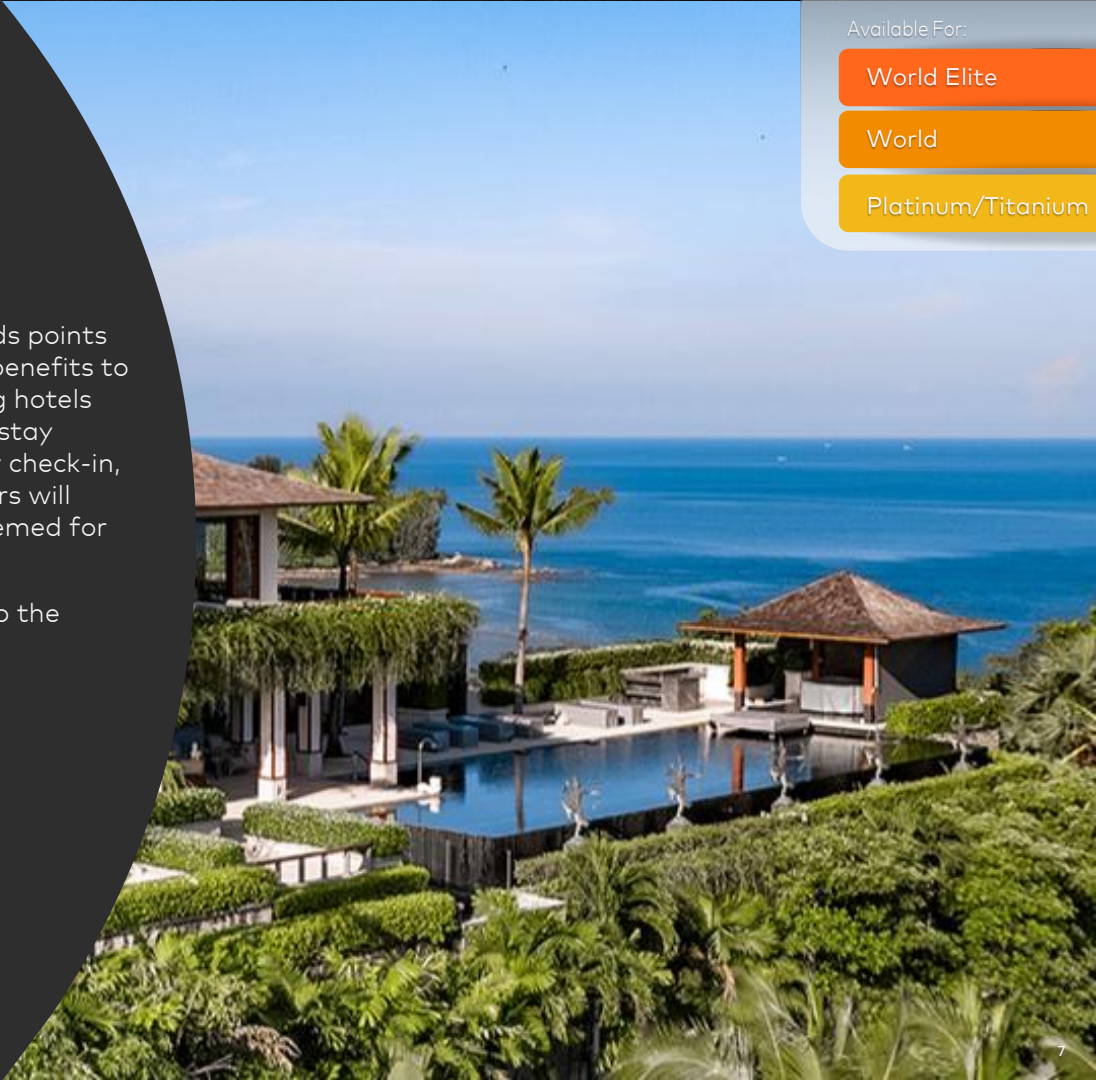

I Prefer Hotel Rewards

A loyalty program for one-of-a-kind hotels around the world

I Prefer Hotel Rewards from Preferred Travel Group, extends points for multiple redemption options and other complimentary benefits to members upon eligible stays at more than 650 participating hotels and resorts in over 80 countries. Members instantly receive stay benefits based on their tier status, including free WiFi, early check-in, late check-out, and complimentary room upgrades. Members will earn points on eligible room nights, which can then be redeemed for free nights and experiences at properties worldwide.

Mastercard cardholders enjoy the following status match to the corresponding I Prefer membership tier (1 year validity):

- World Elite: *I Prefer Titanium tier plus 25,000 points*
- World: *I Prefer Titanium tier*
- Platinum & Titanium: *I Prefer Gold tier*

Valid for new *I Prefer* members only.

For more details please visit [[MMC]](#) [[Priceless Specials]](#)

*Terms and conditions apply.

Available For:

World Elite

World

Platinum/Titanium