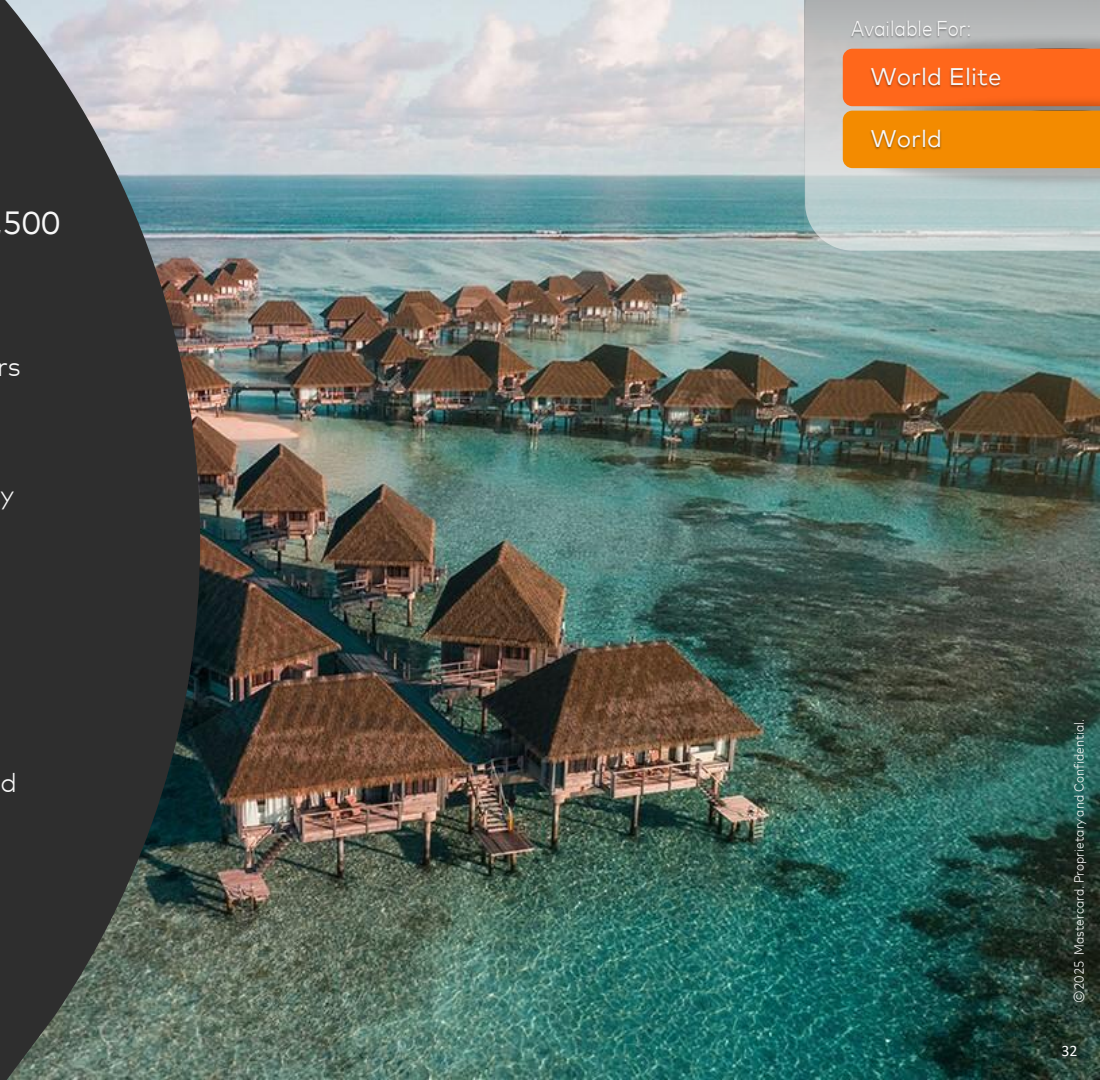

For more details please visit [\[MMC\]](#) [\[Priceless Specials\]](#)

*Terms and conditions apply.

Available For:

World Elite

World

King Power Airport Stores

Spend and get discount off

Discover a limitless travel shopping experience. We curated renowned global brands to create a seamless and personalised omni-channel shopping experience that allows you to shop anytime, anywhere in brand new world of travel retail.

Uniworld Boutique River Cruises

Enjoy the scenic route along the world's greatest landscapes

Hop onboard the world's best river cruise line with the most all-inclusive experience.

Waking up onboard an award-winning, one-of-a-kind Uniworld Super Ship is to wake up to a different view every morning. With 18 ships and over 40 itineraries spread across Europe, Russia, Egypt, China, Asia and the Amazon, you'll be spoilt for choice as you decide which views you'd like to welcome you every morning in your plush room onboard a Uniworld Super Ship.