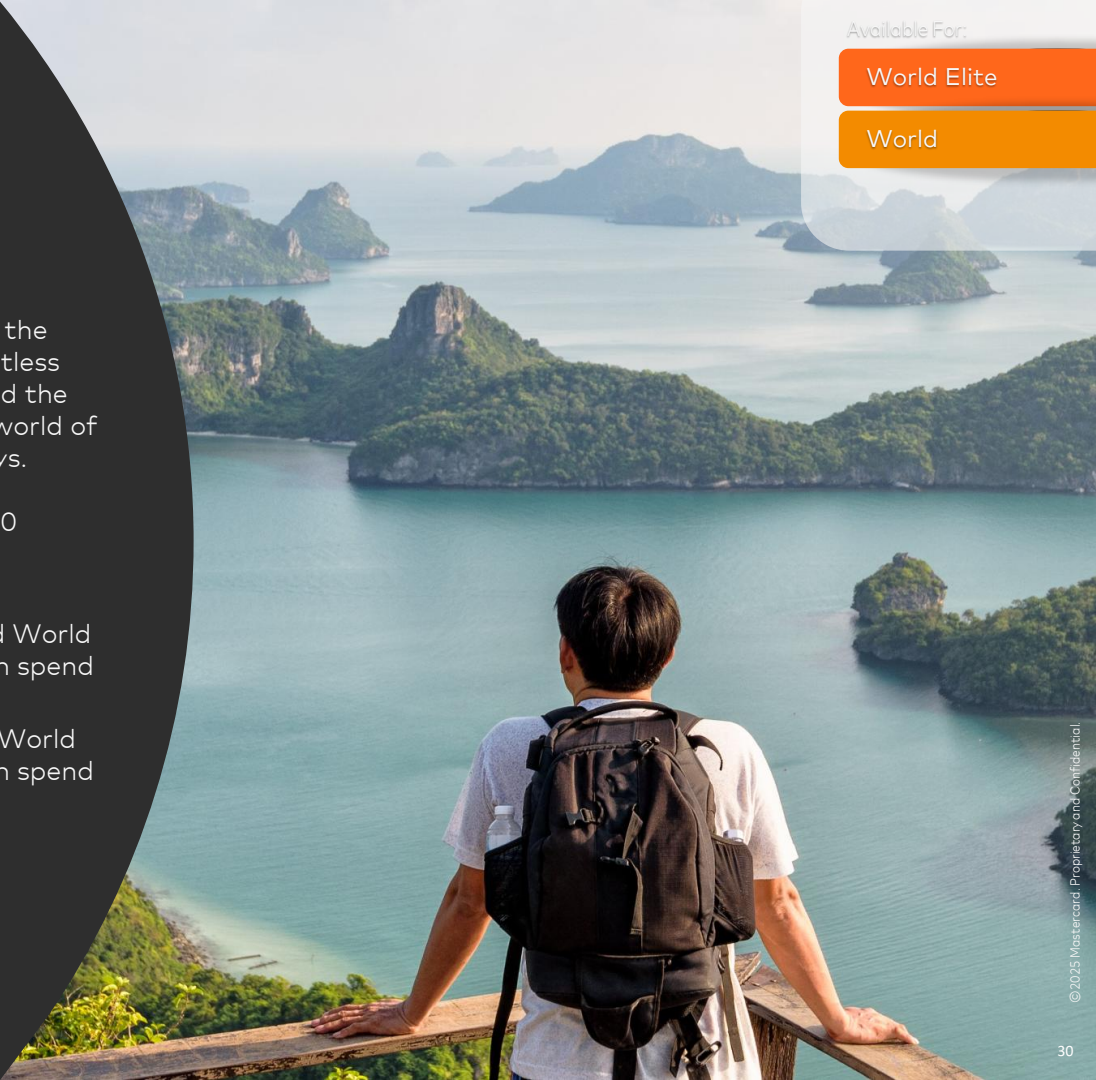

Klook is the leading travel and experiences platform for experiences and services anytime, anywhere. Klook curates the most joyful experiences so that users can satisfy their relentless curiosity for adventure and experiences at home and around the world. With their website and app, users can experience a world of joy, from attractions, tours to local transportation and stays. Founded in 2014, Klook is here to inspire and enable more moments of joy through over 515,000 activities in over 1,500 destinations.

For more details please visit [\[MMC\]](#) [\[Priceless Specials\]](#)

*Terms and conditions apply.

Available For:

World Elite

World

The Shilla Duty Free

Spend and get discount off

Asia's most renowned airport duty free cosmetics and perfumes retailer, The Shilla Duty Free offers travelers a very special and pleasant shopping experience. Discover luxury fashion and beauty brands in stores that line up seamlessly along your path of travel.